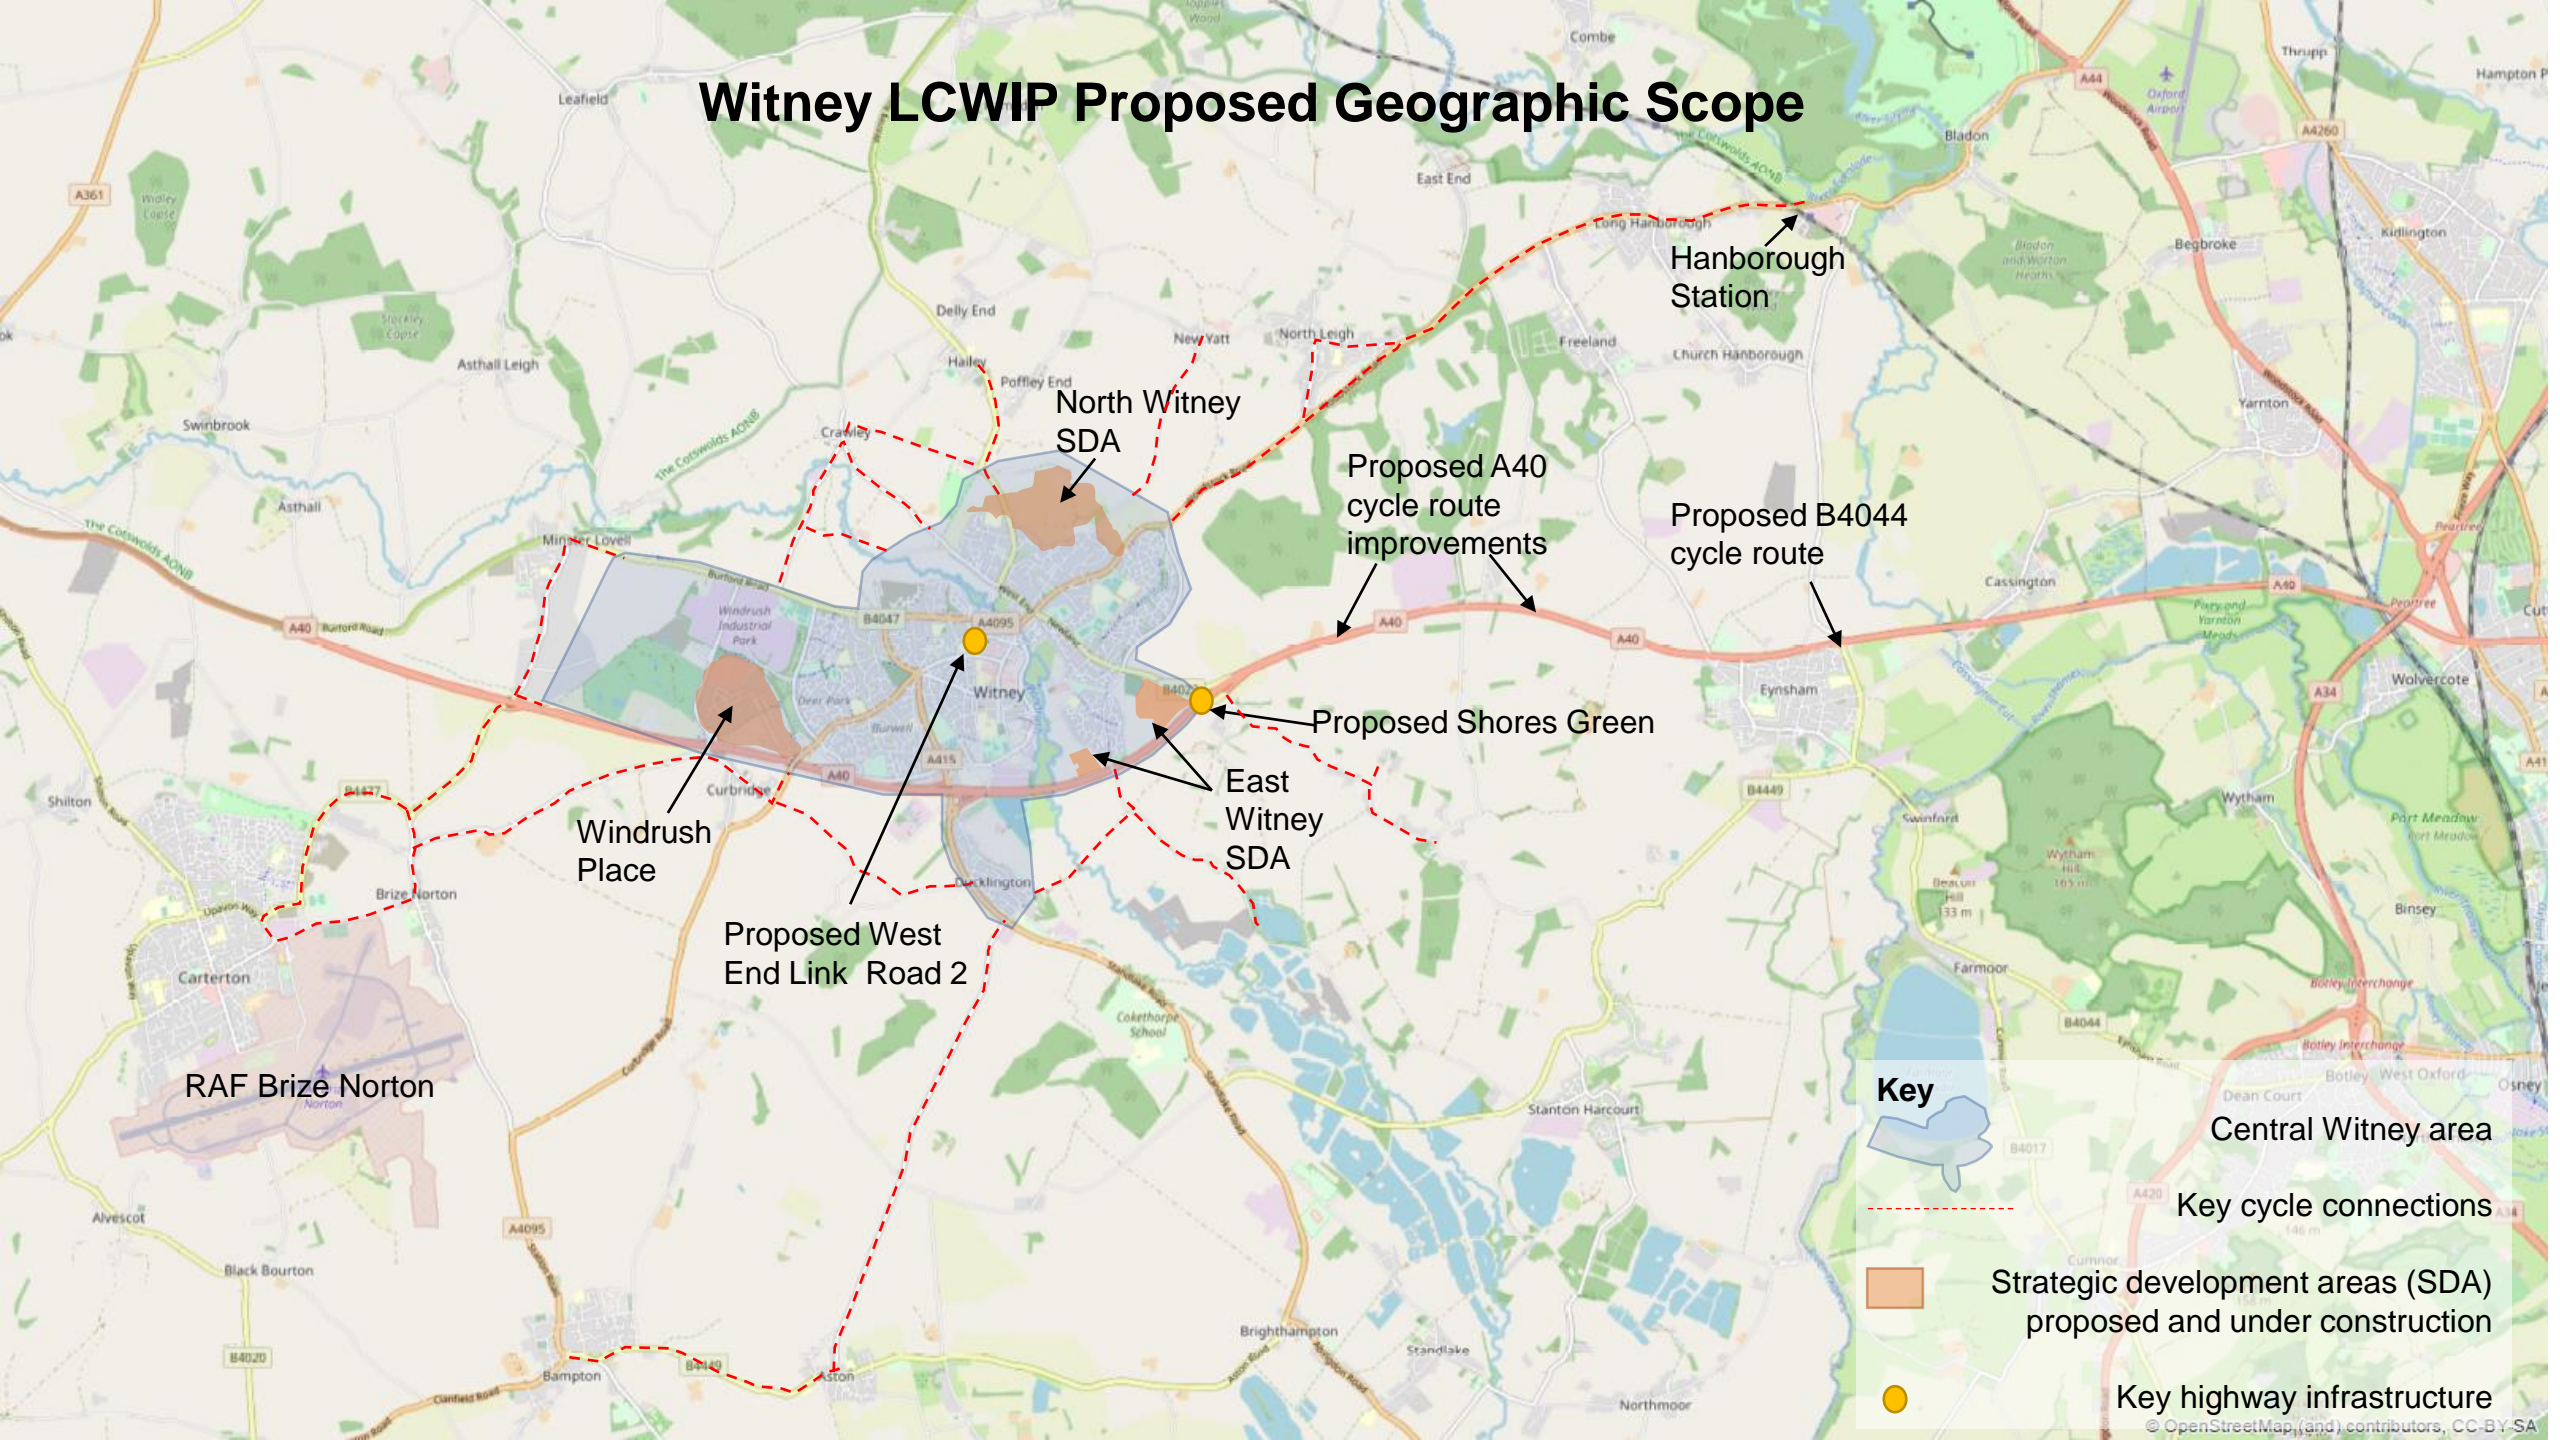

Witney LCWIP Proposed Geographic Scope

Hanborough Station

North Witney SDA

Proposed A40 cycle route improvements

Proposed B4044 cycle route

Windrush Place

Proposed Shores Green

East Witney SDA

Proposed West End Link Road 2

RAF Brize Norton

Key

Central Witney area

Key cycle connections

Strategic development areas (SDA) proposed and under construction

Key highway infrastructure